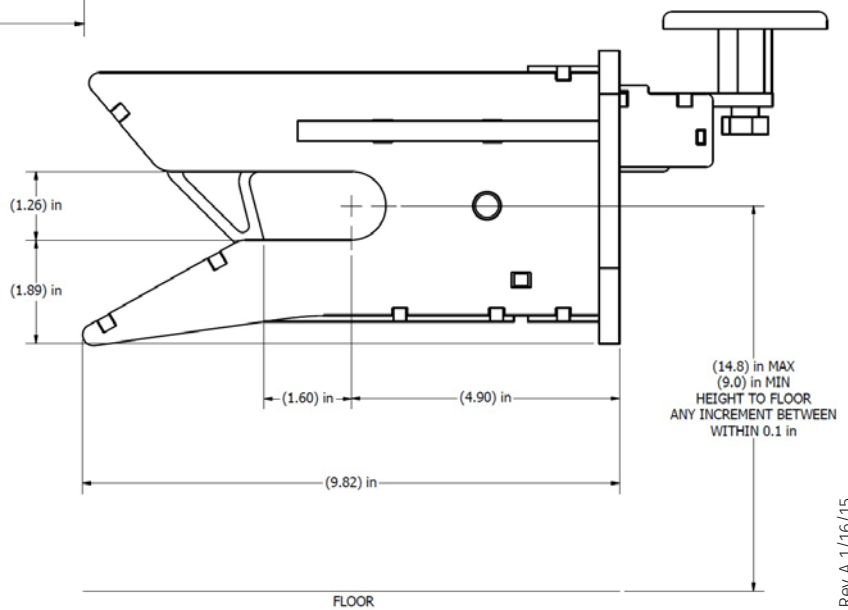

GT10 Tow Tractor: Hitch Options

The GT10 tow tractor hitch options include the Jaw Hitch and the Pin and Clevis. Owners of the GT10 have the option to mount a hitch that is compatible with their chosen carts/trailers.

GT10 Hitch Plate

GT10 Tow Tractor: Jaw Hitch

GT10 Jaw Hitch

Part No. 411215-A

GT10 Tow Tractor: Pin and Clevis

GT10 Pin and Clevis

Part No. 411210-A