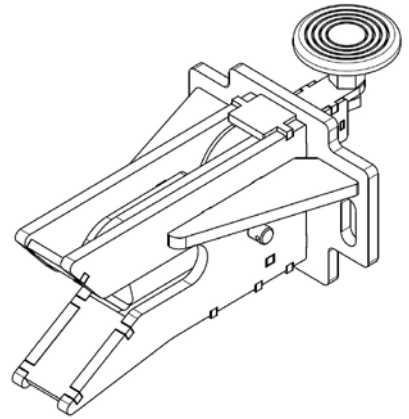

GT10 Tow Tractor: Hitch Options

The GT10 tow tractor hitch options include the Jaw Hitch and the Pin and Clevis. Owners of the GT10 have the option to mount a hitch that is compatible with their chosen carts/trailers.

GT10 Hitch Plate

GT10 Tow Tractor: Jaw Hitch

GT10 Jaw Hitch

Part No. 411215-A

GT10 Tow Tractor: Pin and Clevis

GT10 Pin and Clevis

Part No. 411210-A