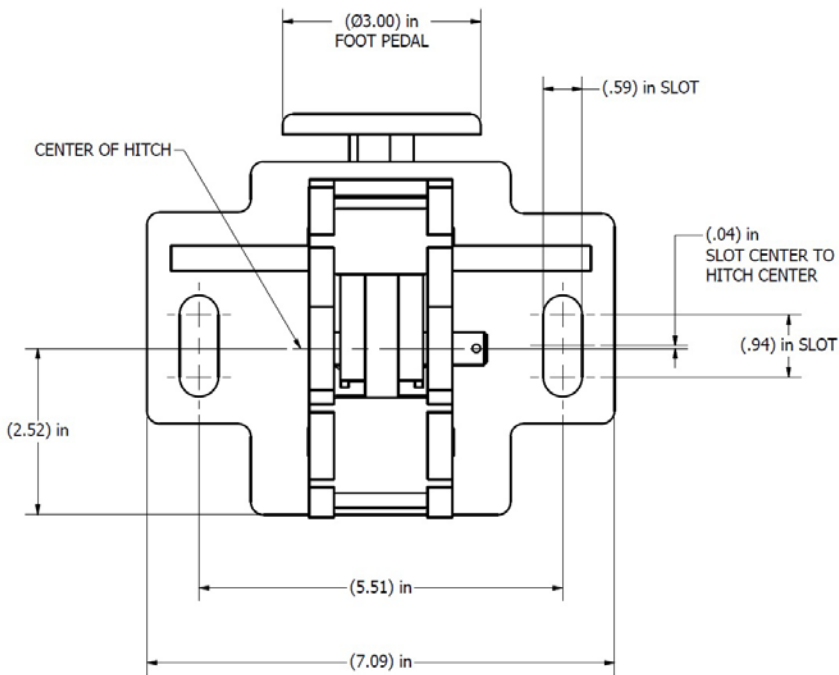

GT10 Tow Tractor: Hitch Options

The GT10 tow tractor hitch options include the Jaw Hitch and the Pin and Clevis. Owners of the GT10 have the option to mount a hitch that is compatible with their chosen carts/trailers.

GT10 Hitch Plate

GT10 Tow Tractor: Jaw Hitch

GT10 Jaw Hitch

Part No. 411215-A

GT10 Tow Tractor: Pin and Clevis

GT10 Pin and Clevis

Part No. 411210-A