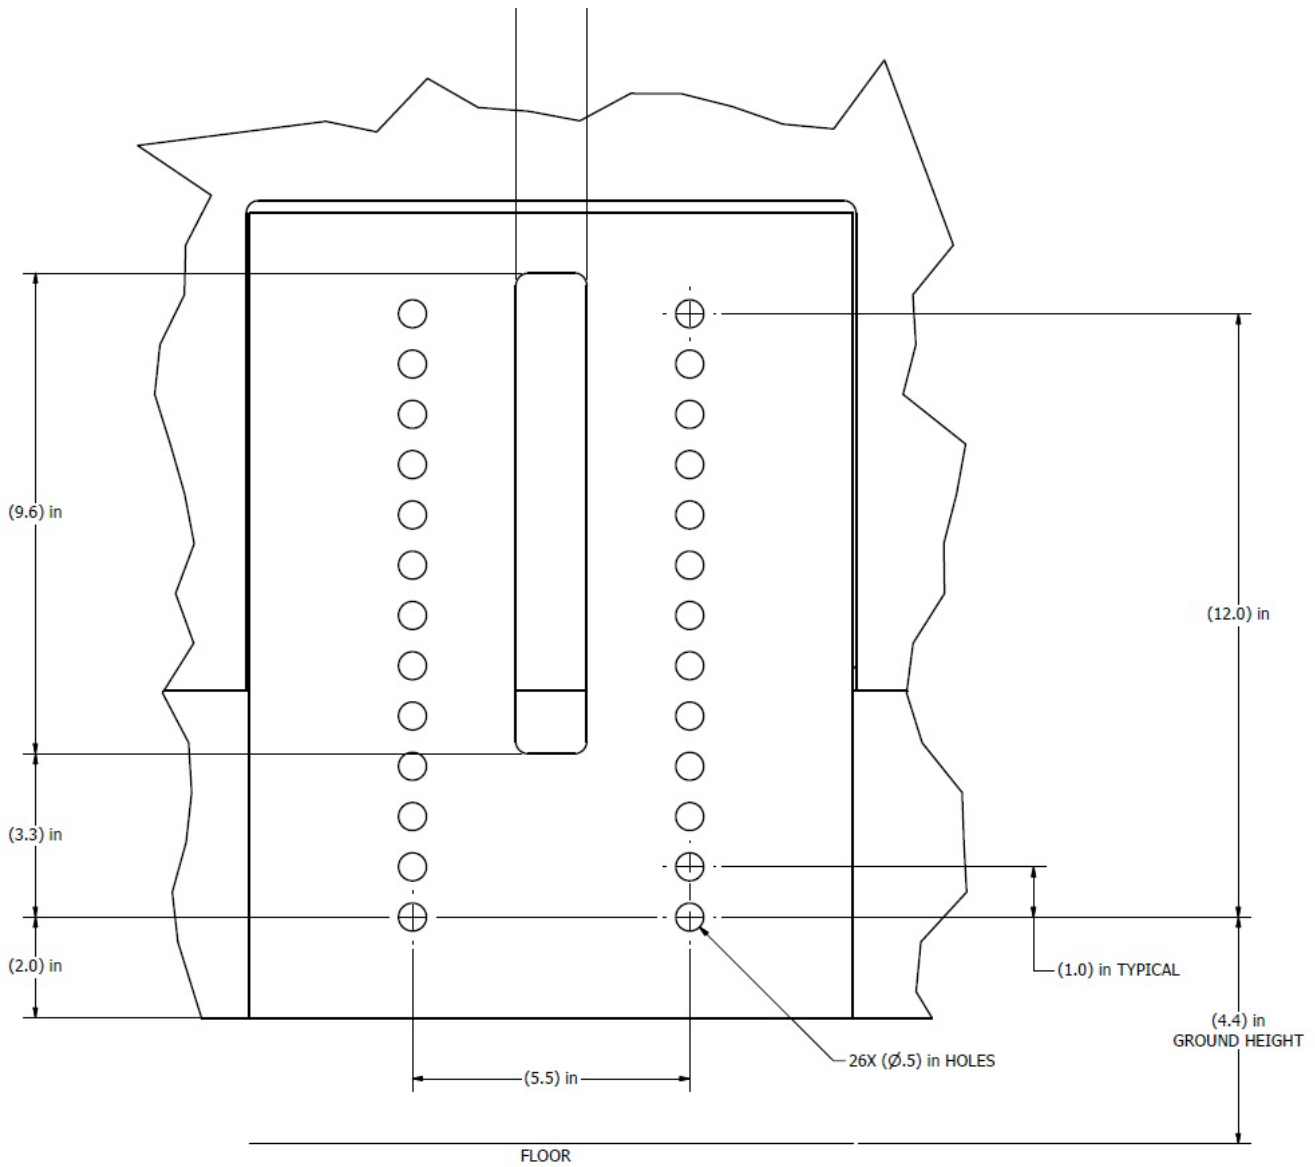

GT10 Tow Tractor: Hitch Options

The GT10 tow tractor hitch options include the Jaw Hitch and the Pin and Clevis. Owners of the GT10 have the option to mount a hitch that is compatible with their chosen carts/trailers.

GT10 Hitch Plate

GT10 Tow Tractor: Jaw Hitch

GT10 Jaw Hitch

Part No. 411215-A

GT10 Tow Tractor: Pin and Clevis

GT10 Pin and Clevis

Part No. 411210-A